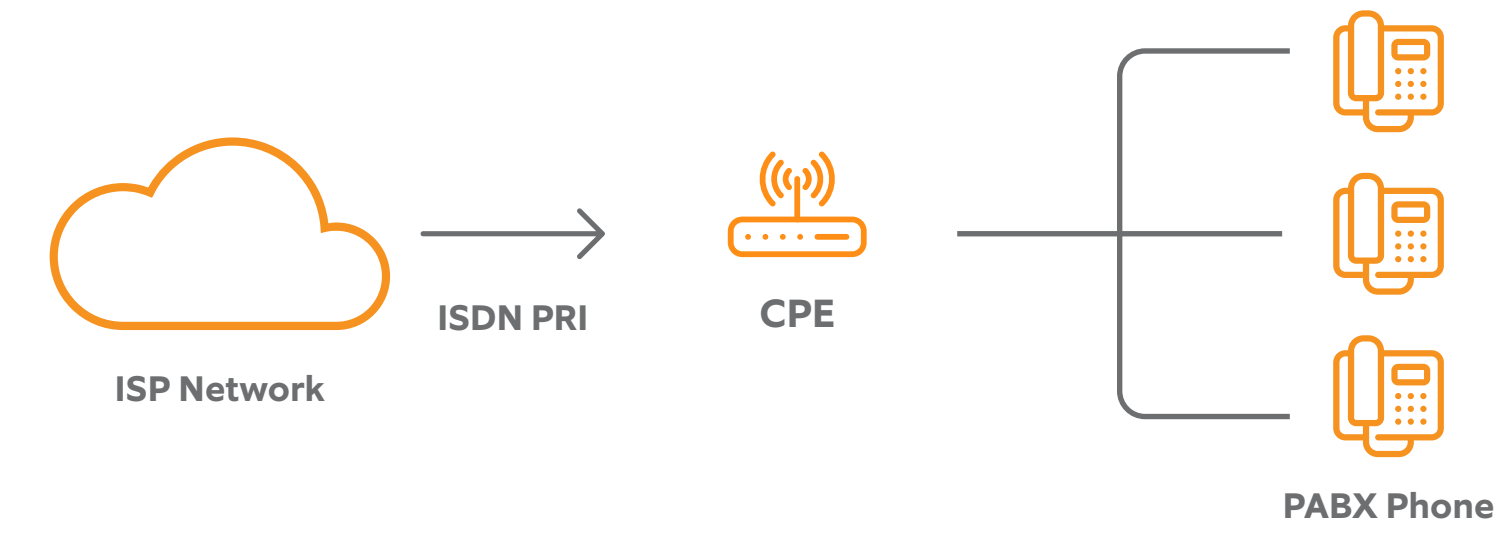

UNIFIED COMMUNICATION

VOICE & TELEPHONY (PABX)

Integrated Services Digital Network (ISDN) is a permanent connection that provides a reliable, variable speed alternative to dial-up. ISDN is widely used for professional audio and broadcast applications where digital clarity with integrated telephone services is specifically required.

- Primary Rate Interface (PRI)
- Basic Rate Interface (BRI)

ISDN Primary Rate Interface (PRI)

PRI is used to enable end-to-end digital connectivity for transmitting voice and data simultaneously. The PRI channels are typically used by medium to large enterprises with digital PBXs to provide them digital access to the Public Switched Telephone Network (PSTN)

How it works

FEATURES
Delivers 30 channels for 30 calls with a 2Mbps high-speed connection
Direct Inward Dialing
Pilot number

**Minimum contract term - One year*

ISDN Basic Rate Interface (BRI)

BRI lines offer the capability of voice, high-speed data and video transmission. BRI lines also allow you to take advantage of the 2B Data feature for video conferencing systems with ISDN-BRI interfaces.

ISDN BRI is a two-wire digital subscriber line that provides the following features:

FEATURES
Two 64 Kbps bearer (B) channels used for voice, data and video; both B can be bonded providing a 128Kbps circuit
One 16 Kbps data (D) channel used as the signaling channel for call set-up and call-completion messages to support enhanced features such as caller ID and to carry low-bandwidth, packet switched data