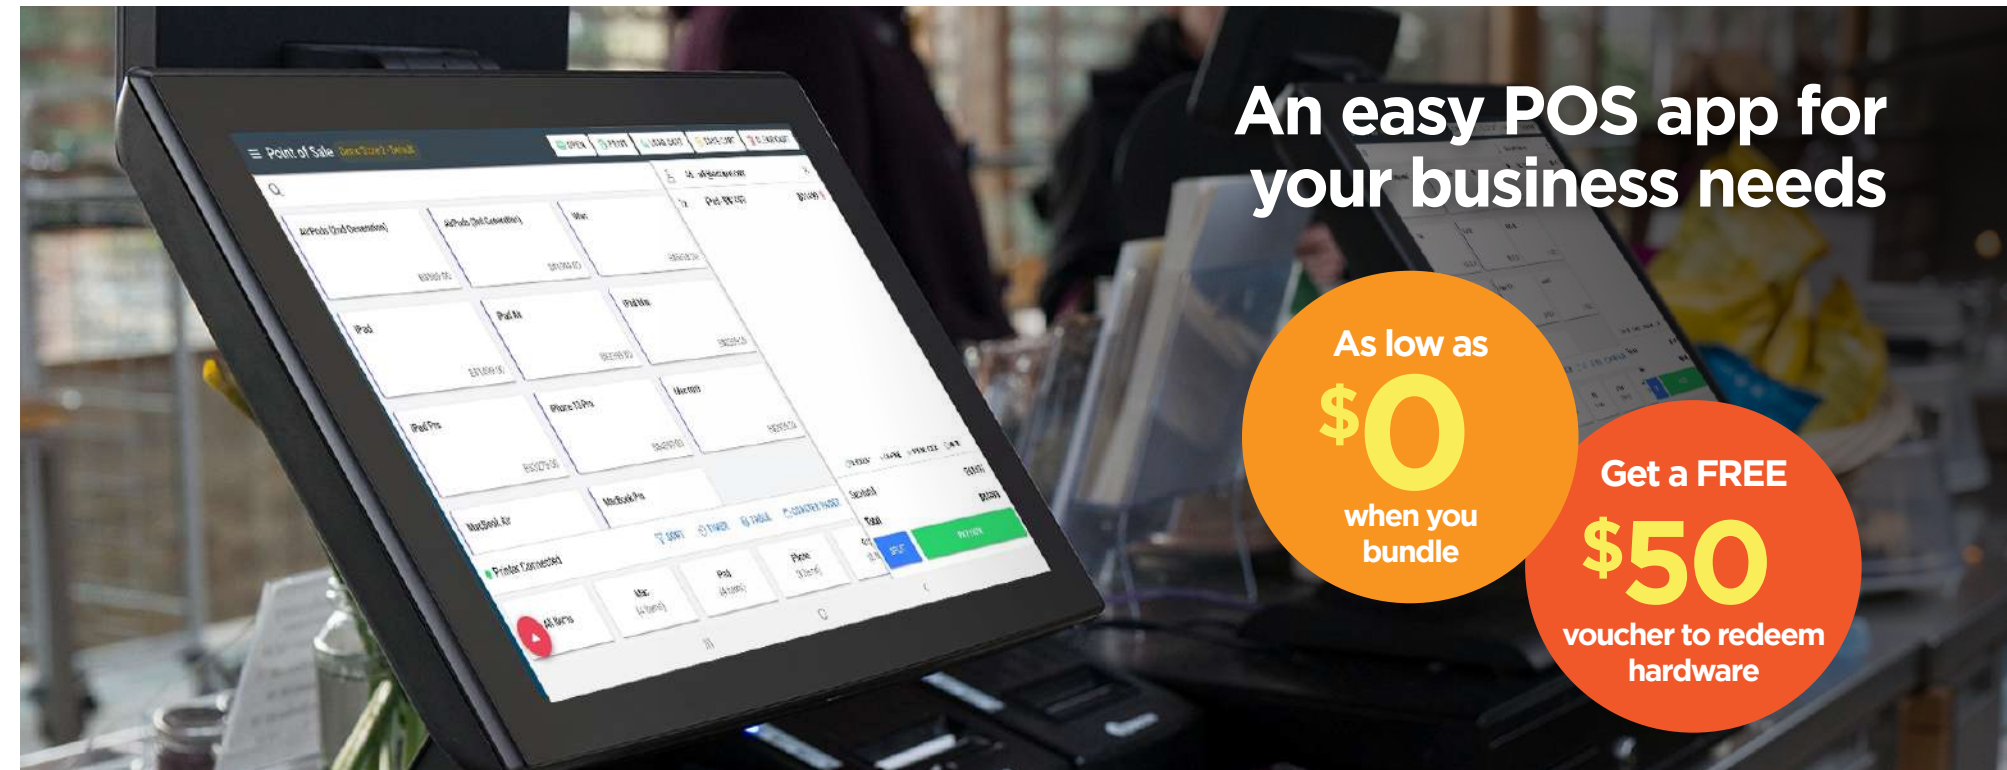

- Electronic Point of Sale (EPOS) is a combination of hardware and software that provides an efficient business operation.
- With an EPOS system, a store owner can process, track sales, and other procedures easier, and also get better understanding of their business performance.
- EPOS system not only records transactional information but can then generate detailed reports in response to the input data.
- This also gives more insight into businesses, allowing them to make actionable changes to increase revenue and cut costs.
- Some systems can be customised to include a number of features to improve business operations including loyalty reward schemes, staffing and inventory management and marketing facilities.